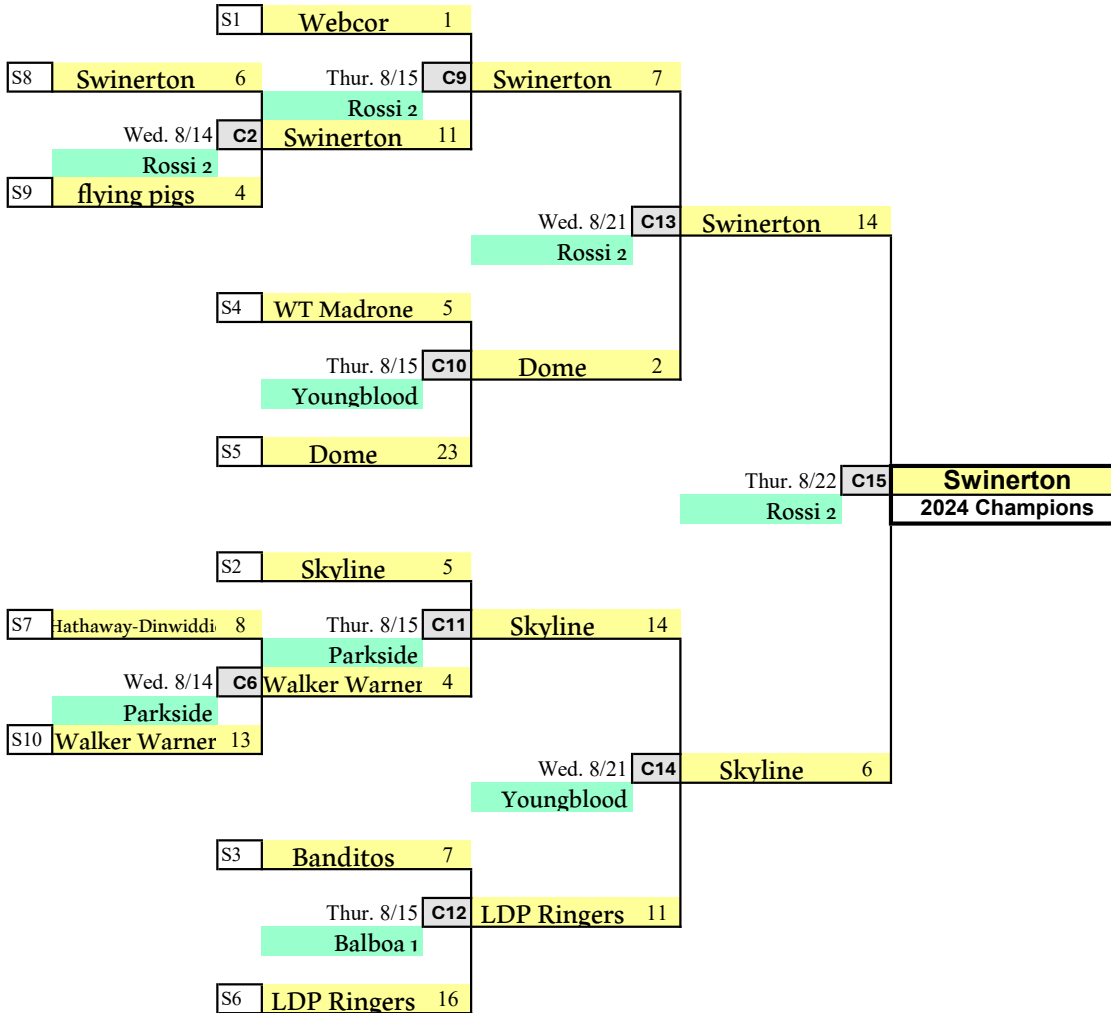

San Francisco Architects|Engineers|Contractors Softball League
2024 Playoff Tournament

Competitive Tier

Single Elimination Bracket

August 14-22, 2024

All Games begin promptly at 6:30 p.m.

Team with higher seed is "home"

ASA 10 Team
Bracket

Seeding			Basis					Run Diff	
Seed	Team	GP	W	L	T	%	PF	PA	Run Diff
1	Webcor	13	13	0	0	100.0%	228	73	155
2	Skyline	12	9	2	1	79.2%	156	74	82
3	Banditos	15	11	3	1	76.7%	218	104	114
4	WT Madrone	12	9	3	0	75.0%	142	80	62
5	Dome	12	9	3	0	75.0%	166	112	54
6	LDP Ringers	15	11	4	0	73.3%	185	92	93
7	Hathaway-Dinwid	11	8	3	0	72.7%	155	70	85
8	Swinerton	14	10	4	0	71.4%	183	101	82
9	flying pigs	15	9	6	0	60.0%	213	177	36
10	Walker Warner	15	8	7	0	53.3%	179	154	25